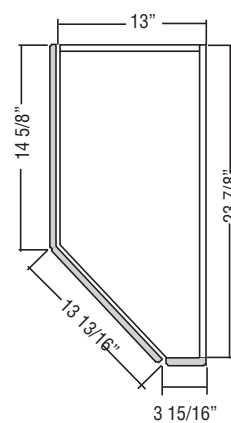

Spécifications modules à angle(s)

Code	A	B	C	L" portes
3333	23 3/4"	29 5/8"	22 3/4"	2-8 5/16"
3636	23 3/4"	31 3/4"	22 3/4"	2-11 5/16"

Code	A	B	C
3636	23 7/8"	31 3/4"	16 1/4"

BECP